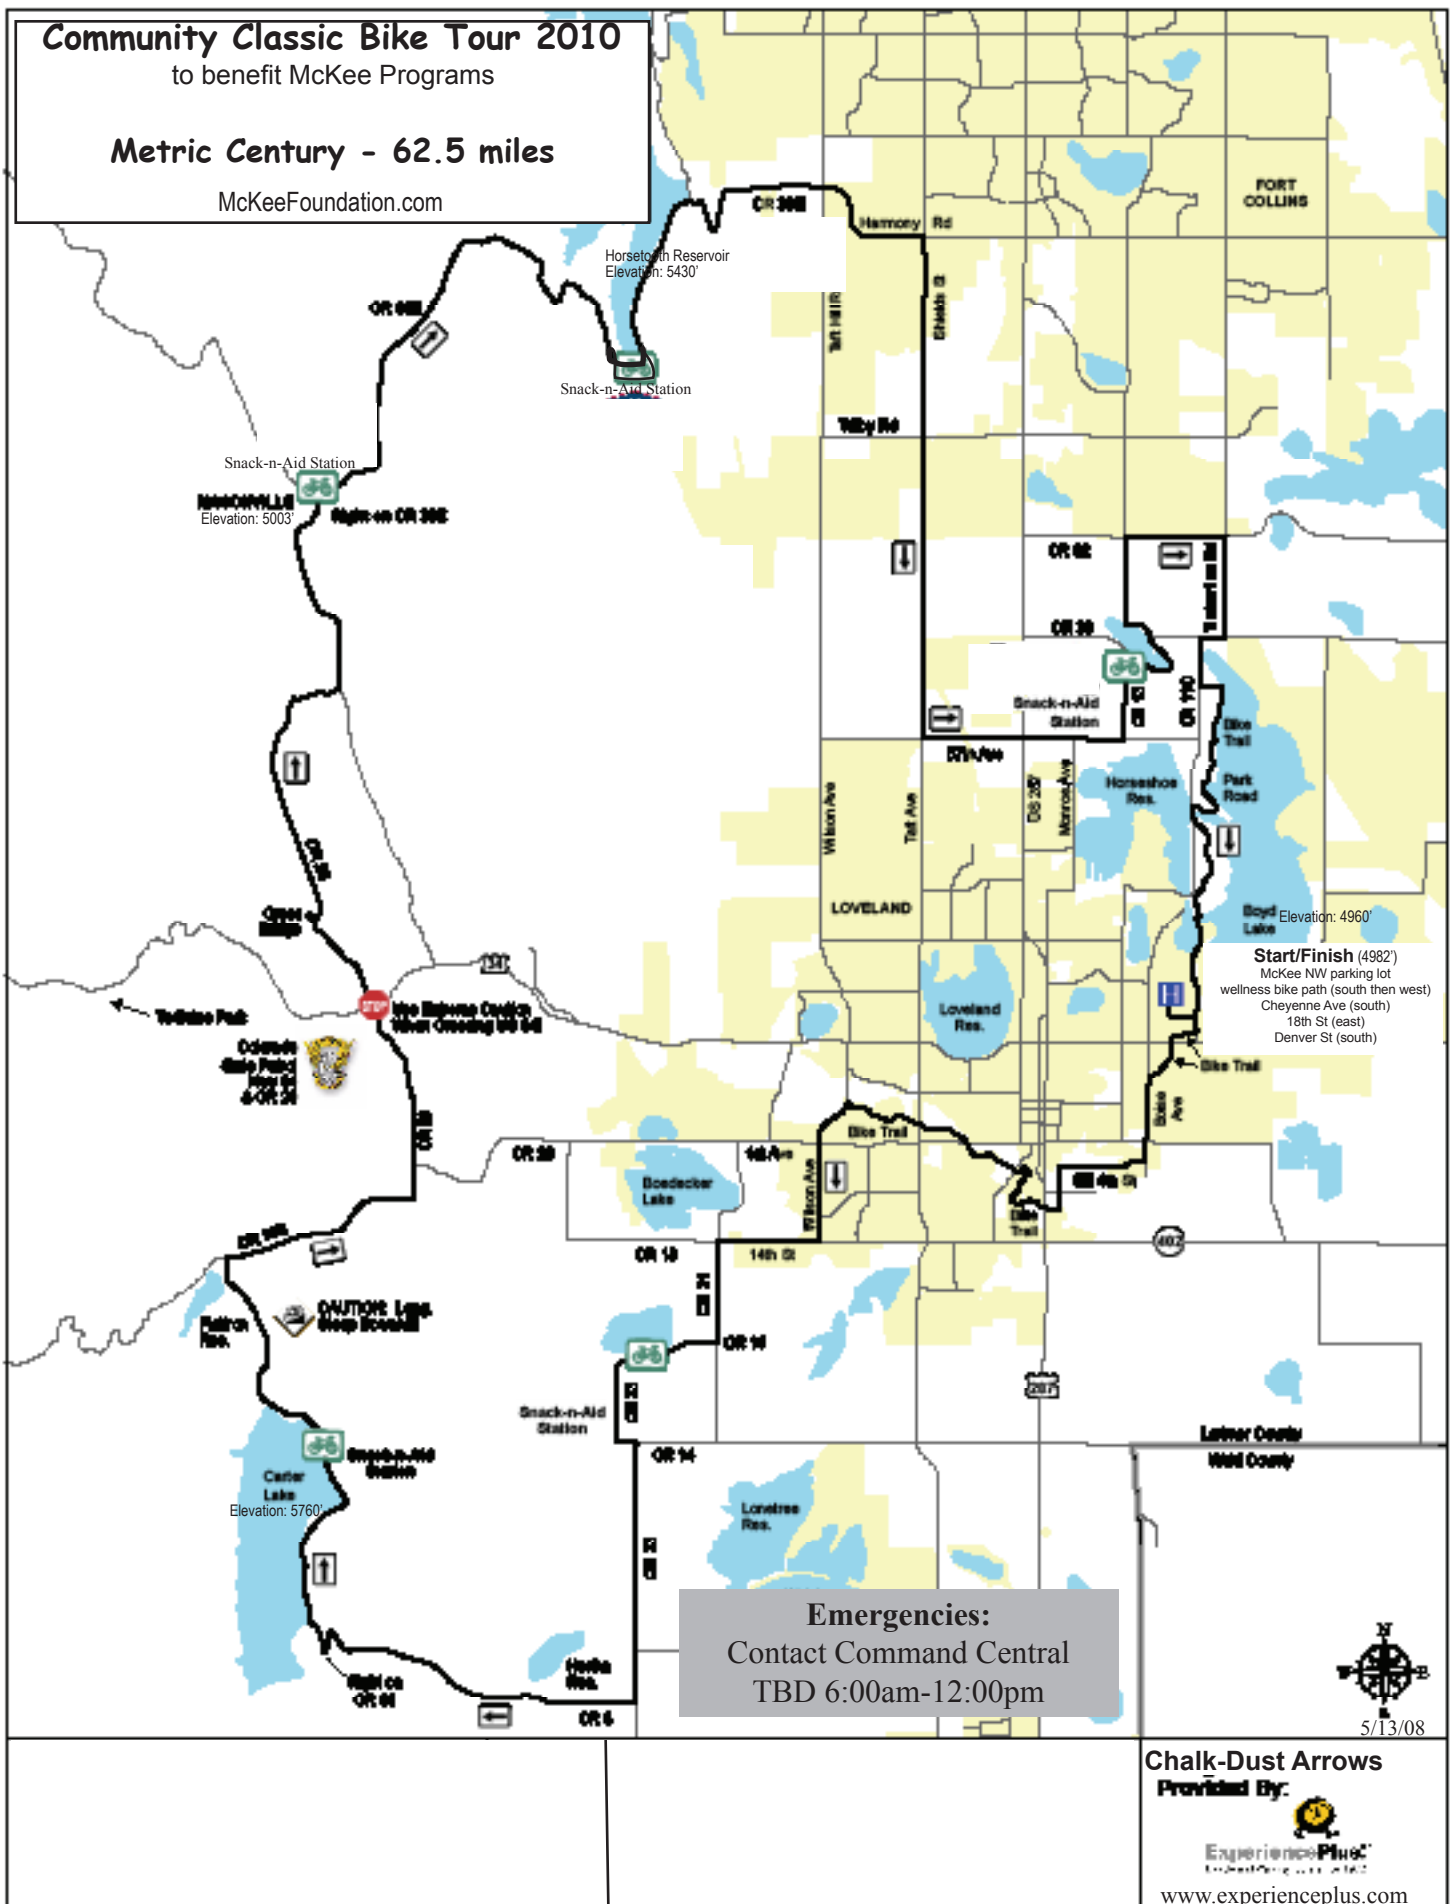

Community Classic Bike Tour 2010

to benefit McKee Programs

Metric Century - 62.5 miles

McKeeFoundation.com

Emergencies:
Contact Command Central
TBD 6:00am-12:00pm

5/13/08

Chalk-Dust Arrows
Provided By:

www.experienceplus.com

NOTE: Carter Lake & Horsetooth Reservoir: Single-file riding only